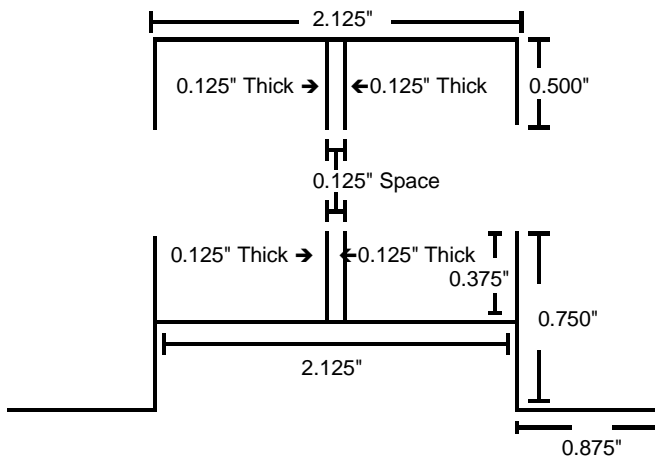

### Vaulted Skylights Mullion Details

Aluminum is 0.062" extruded aluminum (6063-T5) except walls of screw placement channel as indicated above.

VAULTED SKYLIGHTS MULLION DETAIL 041012