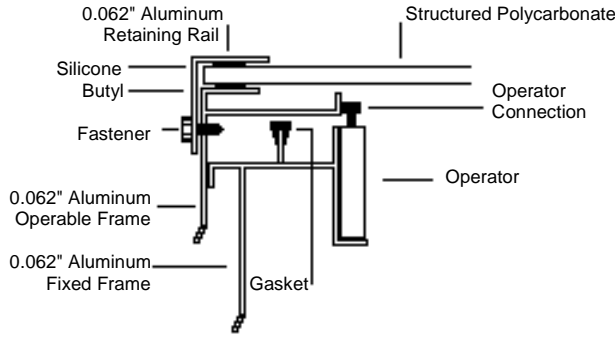

CURB MOUNT MULTIWALL POLYCARBONATE OPERABLE

701 N Interstate 27
Lubbock, TX 79403
806.744.2300
800.390.2301
Fax: 806.749.2393

www.LBKSkylight.com

SKYLIGHT DETAIL

SPECIFICATIONS:: Curb Mount Skylights as manufactured by LBK Skylight Manufacturing [(800) 390-2301]. Each skylight shall be factory assembled with structured polycarbonate 10mm, 16mm 25mm or 32mm. Color options are white (opal), bronze or clear.. Frames shall be 0.062"extruded aluminum (6063-T5) with welded corners and an integral condensation gutter. Finish shall be natural aluminum (mill) or custom color. Skylight is designed and manufactured to meet or exceed standard of 40 psf live load and 20psf (uplift).

CURB OPTIONS (DETAILS AVAILABLE ON REQUEST)

MATERIAL STRUCTURED POLYCARBONATE

COLOR WHITE BRONZE CLEAR
OTHER (PLEASE SPECIFY)

THICKNESS 10MM 16MM
 25MM 32MM

SHAPE FLAT

FRAME OPTIONS

FINISH MILL BRONZE OTHER