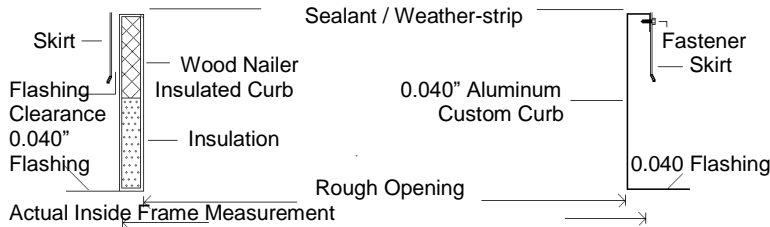

CURB MOUNT MULTIWALL POLYCARBONATE OPERABLE

701 N Interstate 27
Lubbock, TX 79403
806.744.2300
800.390.2301
Fax: 806.749.2393

www.LBKSkylight.com

SKYLIGHT DETAIL

SPECIFICATIONS:: Curb Mount Skylights as manufactured by LBK Skylight Manufacturing [(800) 390-2301]. Each skylight shall be factory assembled with structured polycarbonate 10mm, 16mm 25mm or 32mm. Color options are white (opal), bronze or clear.. Frames shall be 0.062"extruded aluminum (6063-T5) with welded corners and an integral condensation gutter. Finish shall be natural aluminum (mill) or custom color. Skylight is designed and manufactured to meet or exceed standard of 40 psf live load and 20psf (uplift).

CURB OPTIONS (DETAILS AVAILABLE ON REQUEST)

MATERIAL STRUCTURED POLYCARBONATE

COLOR WHITE BRONZE CLEAR
OTHER (PLEASE SPECIFY)

THICKNESS 10MM 16MM
 25MM 32MM

SHAPE FLAT

FRAME OPTIONS

FINISH MILL BRONZE OTHER