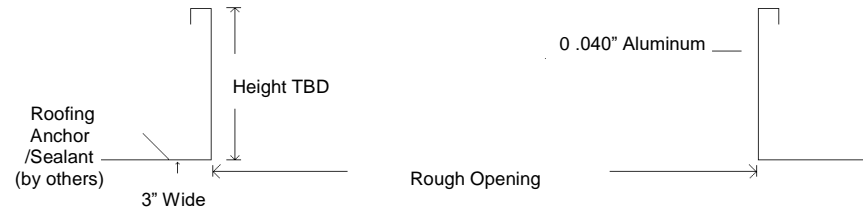

CURB DETAIL

CURB SPECIFICATIONS

Custom curb as custom formed by LBK Skylight Manufacturing 0.040" 6063-T5 aluminum. Each curb shall be custom formed using 0.040" aluminum with welded seams. Finish shall be mill unless otherwise specified.

ALL UNITS (SKYLIGHTS AND/OR CURBS) ARE GUARANTEED AGAINST DEFECTIVE WORKMANSHIP AND MATERIAL

DOME PLACEMENT	MATERIAL			COLOR				DOME	
	ACRYLIC	COMMERCIAL DUTY	FALL PROTECTION	WHITE	BRONZE	CLEAR	CUSTOM COLOR	DOMED	PYRAMID
OUTER									
INNER									
THIRD									

SKYLIGHT FRAME FINISH

☐ NATURAL ALUMINUM (MILL)

☐ BRONZE PAINT

☐ CUSTOM COLOR _____

CURB OPTIONS

☐ SEAL SKYLIGHT TO CURB

☐ NATURAL ALUMINUM (MILL)

☐ CUSTOM COLOR

CUSTOM SHAPES AVAILABLE

☐ TRIANGLE

☐ PENTAGON

☐ HEXAGON

☐ OCTAGON

☐ ROUND

QTY	ROUGH OPENING

THIS FORM IS FOR CURB MOUNT SKYLIGHTS WHEN LUBBOCK SKYLIGHT MFG WILL BE MAKING THE CUSTOM CURBS--ROUGH OPENING MEASUREMENT REQUIRED

NOTES

PROJECT NAME	PO / JOB #	LEAD TIME IN BUSINESS DAYS	TODAY'S DATE
PROJECT DELIVERY ADDRESS	CITY / STATE / ZIP	SITE CONTACT / PHONE	
REQUESTED BY	PHONE	COMPANY	
ADDRESS	CITY / STATE / ZIP	APPROVAL SIGNATURE