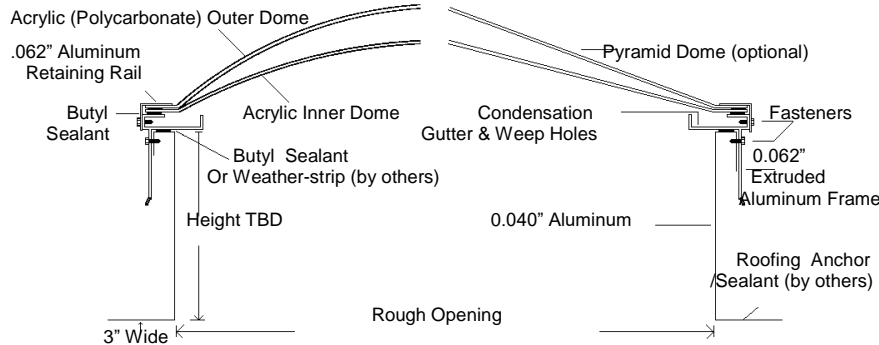

CURB MOUNT SKYLIGHT WITH CUSTOM CURB

MODEL CMDCC

SKYLIGHT DETAIL

SKYLIGHT SPECIFICATIONS

Curb Mount Double Domed Custom Curb Skylights as manufactured by LBK Skylight Manufacturing [(800) 390-2301]. Each skylight shall be factory assembled with thermoformed acrylic in 0.118" over 0.118" (standard duty), 0.187" over 0.118" (commercial duty) or 0.177" 100%DR over 0.177" (fall protection). Polycarbonate over acrylic, polycarbonate over polycarbonate also available. Standard colors are 2412 Bronze or 2447 White over Clear. Custom colors are available, but some sizes have color and/or material limitations. Frames shall be .062" extruded aluminum (6063-T5) with welded corners and an integral condensation gutter and weep holes. Finish shall be natural aluminum (mill), bronze or other color.. Skylight is designed and manufactured to meet or exceed standard of 40 psf live load and 20psf (uplift).

CURB DETAIL

CURB SPECIFICATIONS

Custom curb as custom formed by LBK Skylight Manufacturing 0.040" 6063-T5 aluminum. Each curb shall be custom formed using 0.040" aluminum with welded seams. Finish shall be mill unless otherwise specified.